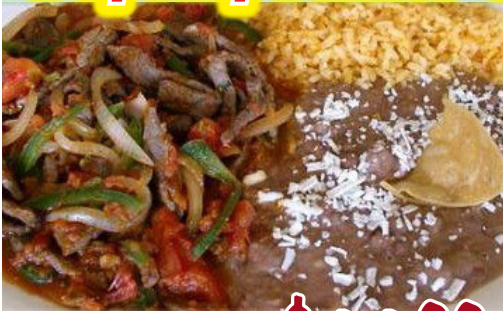

ALL FOOD PREPARED BY OUR GOURMET CHEFS DAILEY FROM LOCAL & FRESH INGREDIENTS
 Toda La Comida Es Preparada Por Nuestro Cheef, Con Ingredientes Locales y Frescos.

Costillas de Puerco en BBQ Sauce
 or Fried Chicken Wings

\$9.99
 lb.

Whole Rotisserie
 Chicken Family Meal
 1 Pollo Rostizado Entero
 Arroz y Frijoles Grande

\$9.99
 ea.

Buy Any Dinner Combo And Get 50% OFF On 2nd Equal or Lesser Value

Garden Farms
 Bistec Ranchero
 Dinner Combo
 Served with rice and beans

\$11.99
 ea.

Garden Farms
 Chicharron en Salsa Verde
 Dinner Combo
 Served with rice and beans

\$9.99
 ea.

Garden Farms
 Fresh Prepared
 Mini Pizza
 Pepperoni, Chorizo,
 Mushroom or Cheese

\$4.99
 ea.

Garden Farms
 Pollo Asado
 Dinner Combo
 Served with rice and beans